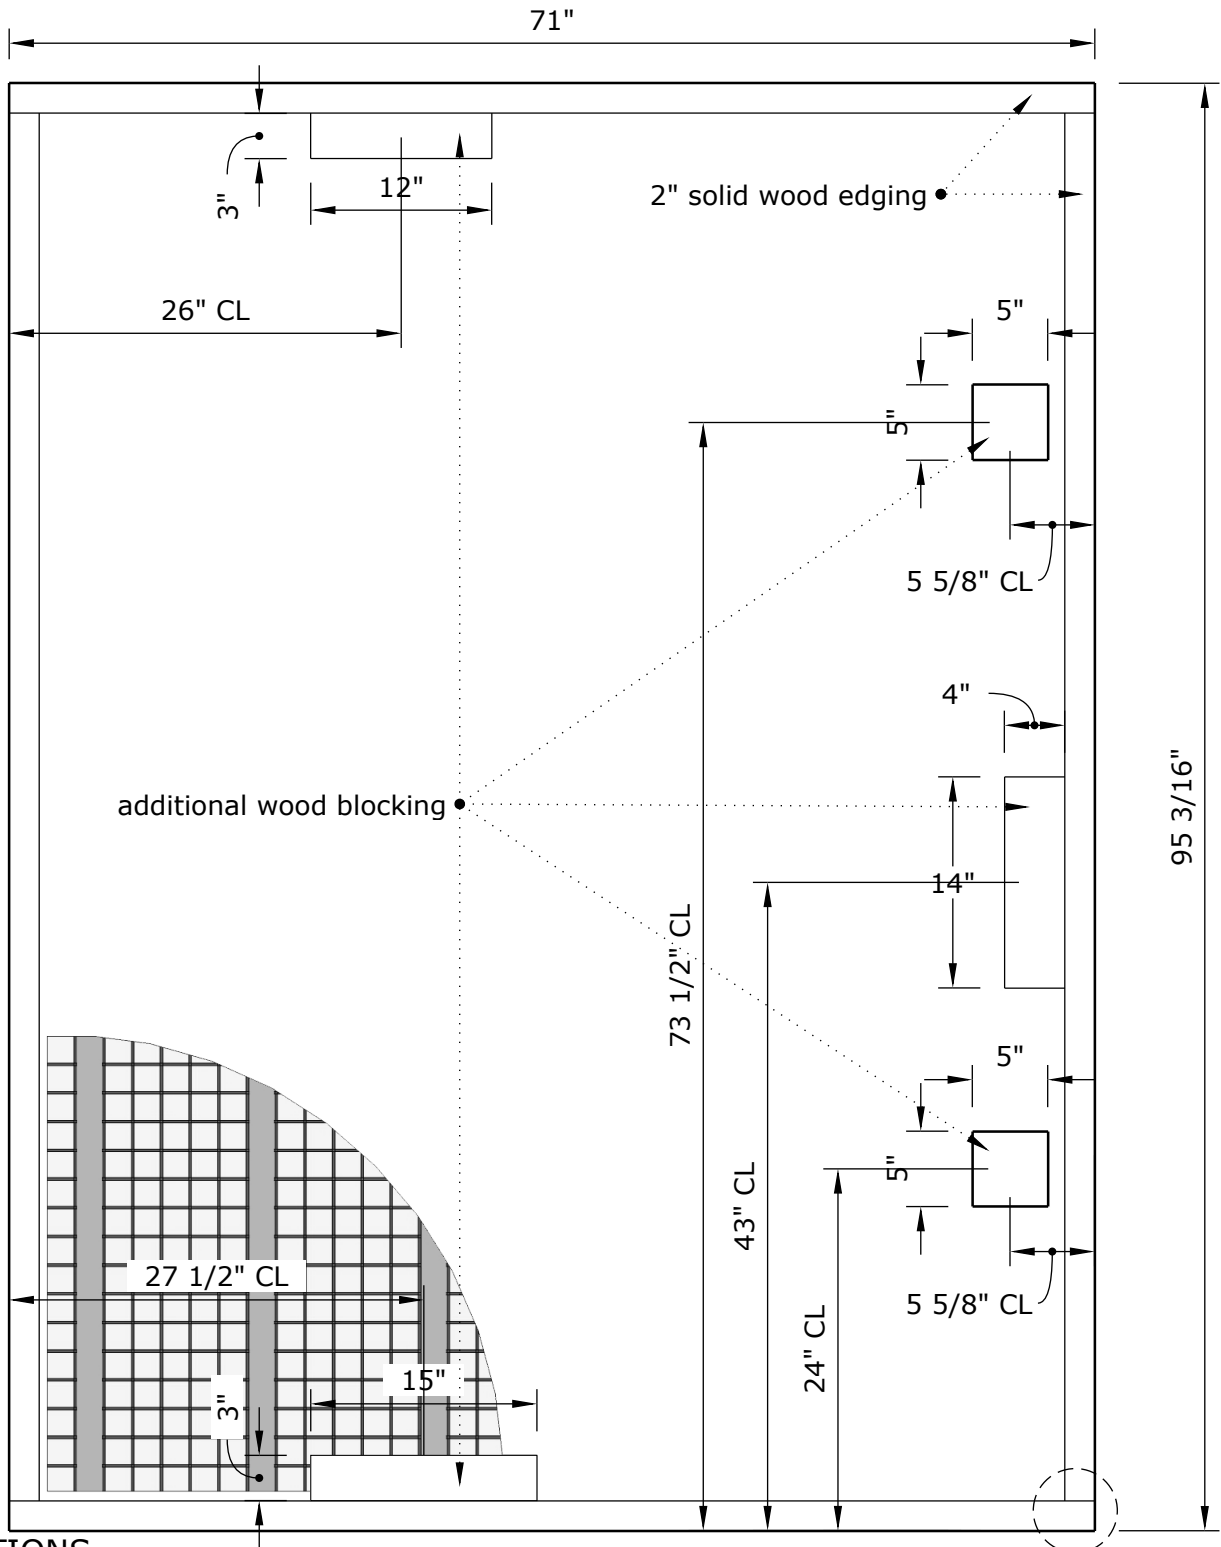

# #2666A

## SPECIFICATIONS

- 2" thick
- 1/8" birch skins
- 2" solid wood edging within panel
- Trimmed edges
- Premium grade torsion box core, medium grid with composite stiffeners

rails extend to outer edge  
for exterior door

scale: NOT DRAWN TO SCALE	project: 9800	drawing ref:
date: 09/29/2016		
sheet #: SC-505	title: BIRCH SKINNED PANEL SHOP DRAWING	quote number: 2666
document:		

**SINGCORE**